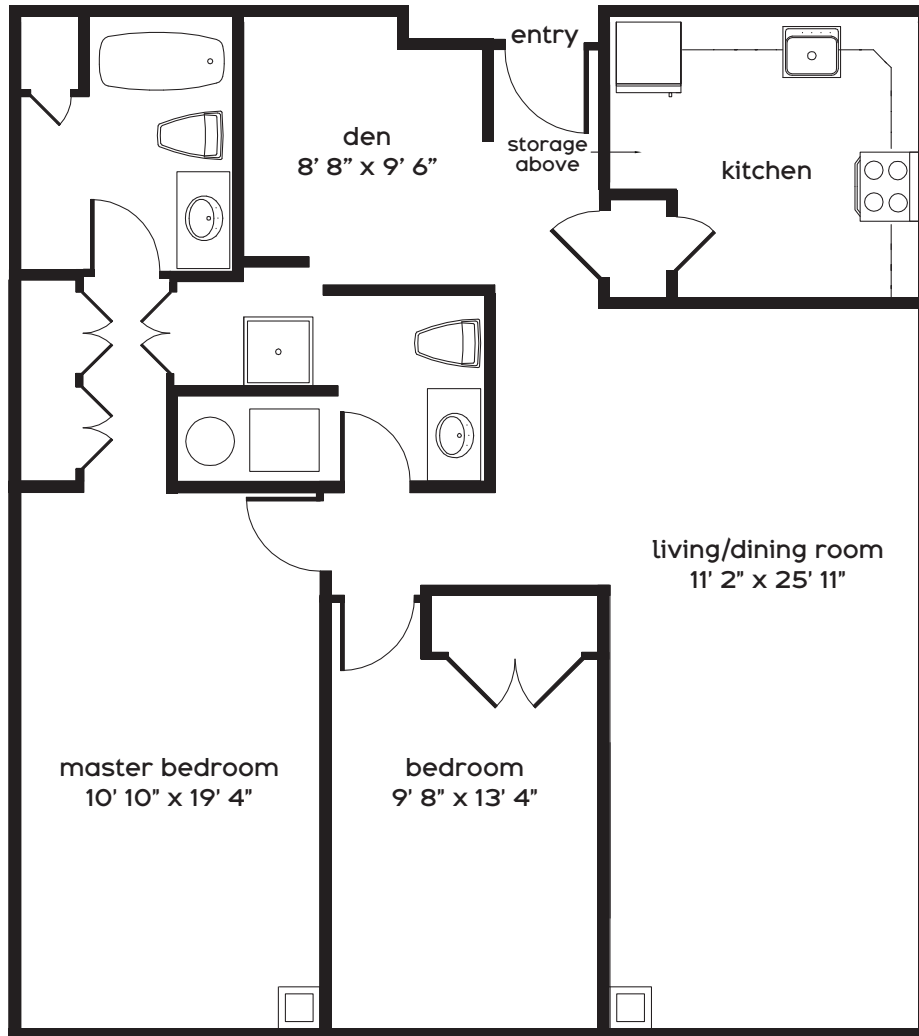

wonder
 2 BEDROOMS
 2 BATHS
 1,167 SQUARE FEET

**here
 are the
 details:**

this is the apartment:	it's available on this date:	the monthly rent is:	any other items of note:

Dimensions and square footage are close but may vary slightly. Please let us know if you need specific apartment modifications or accommodations. Quoted monthly rent is subject to change.